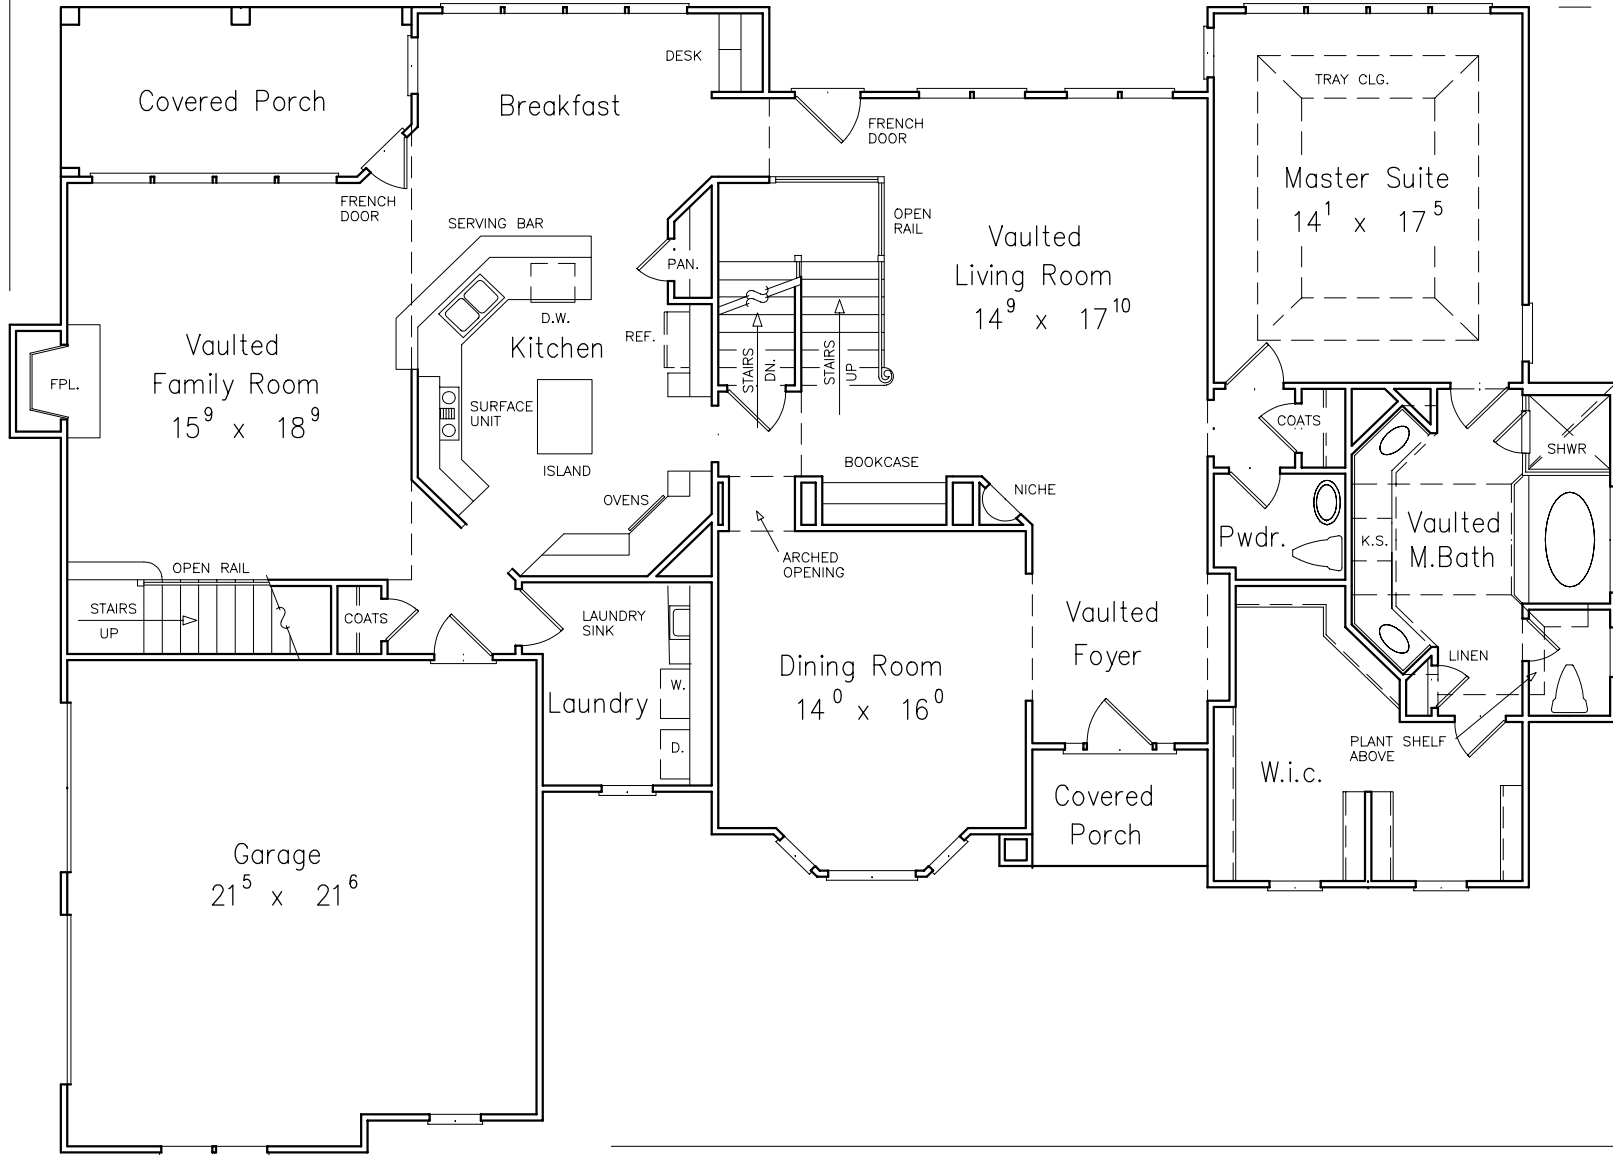

# The Belmont

*Total Heated Sq. Ft. 3070*

73'-4"

54'-0"

*Nearby, the vaulted family room offers an inviting fireplace and views of a secluded covered porch.*

*The fabulous master suite boasts an expansive walk-in closet and a luxurious private bath with a spa tub and a separate shower.*