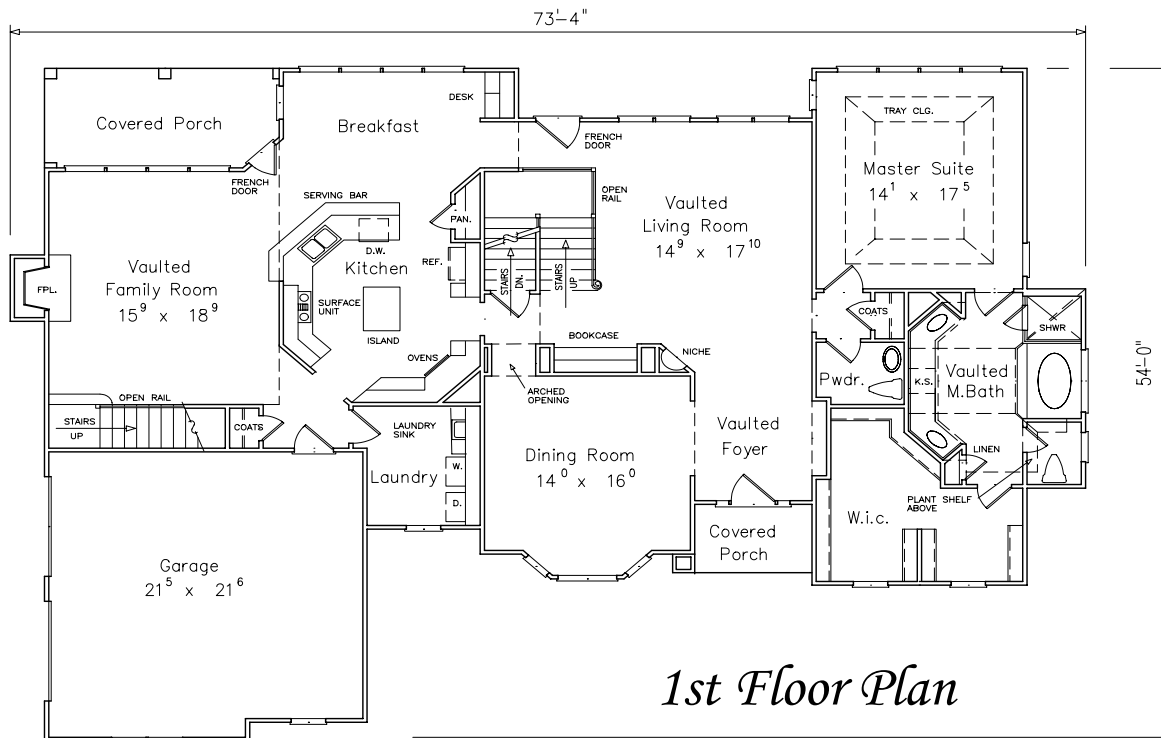

# The Belmont

*Total Heated Sq. Ft. 3070*

73'-4"

54'-0"

*Nearby, the vaulted family room offers an inviting fireplace and views of a secluded covered porch.*

*The fabulous master suite boasts an expansive walk-in closet and a luxurious private bath with a spa tub and a separate shower.*