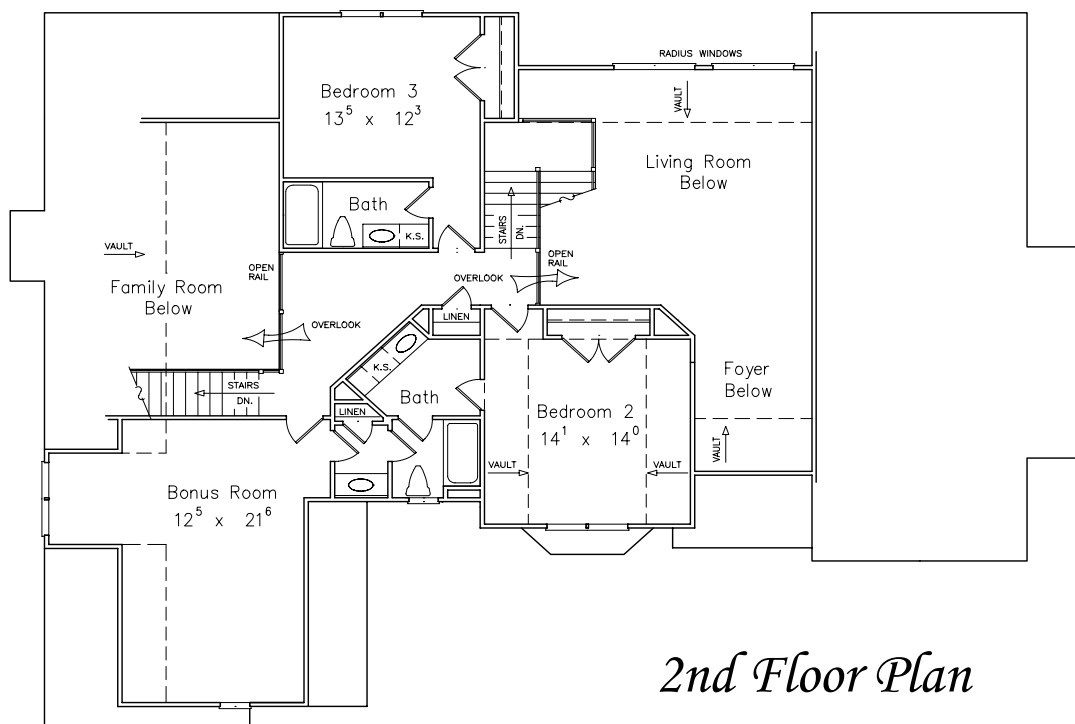

# The Belmont

*Total Heated Sq. Ft. 3070*

73'-4"

54'-0"

*Nearby, the vaulted family room offers an inviting fireplace and views of a secluded covered porch.*

*The fabulous master suite boasts an expansive walk-in closet and a luxurious private bath with a spa tub and a separate shower.*