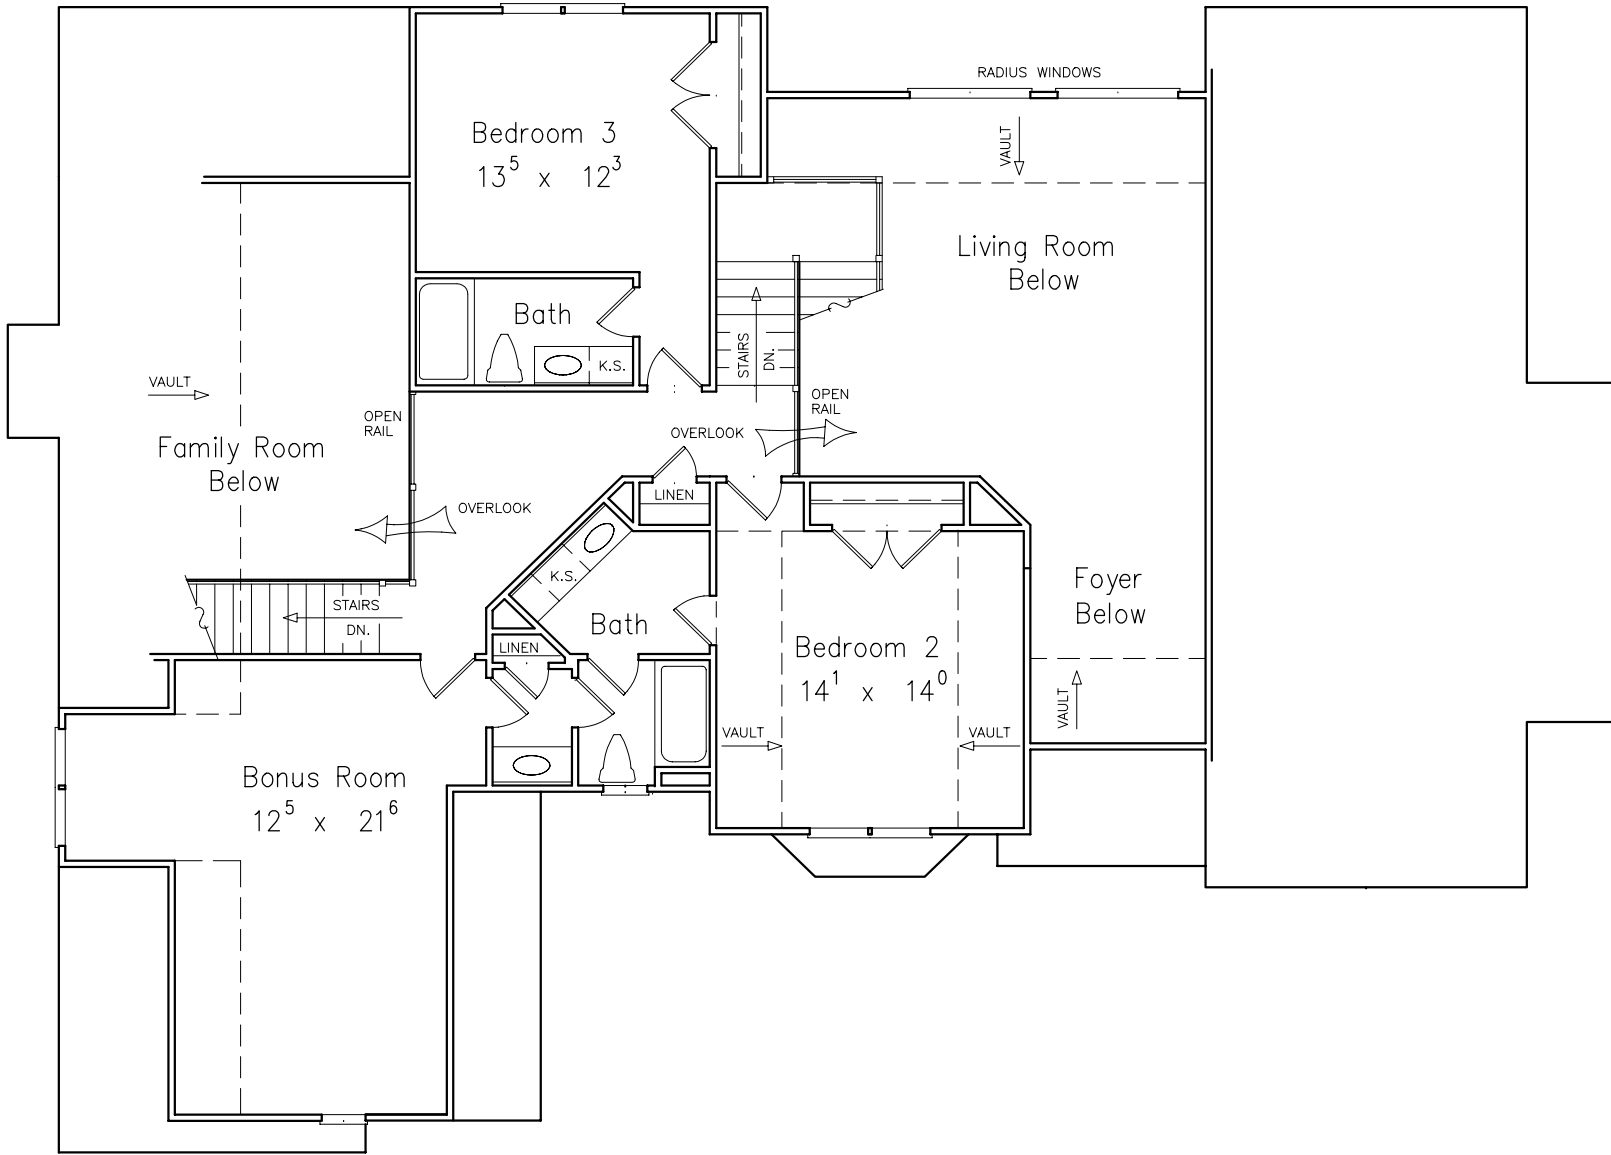

# The Belmont

*Total Heated Sq. Ft. 3070*

73'-4"

54'-0"

*Nearby, the vaulted family room offers an inviting fireplace and views of a secluded covered porch.*

*The fabulous master suite boasts an expansive walk-in closet and a luxurious private bath with a spa tub and a separate shower.*