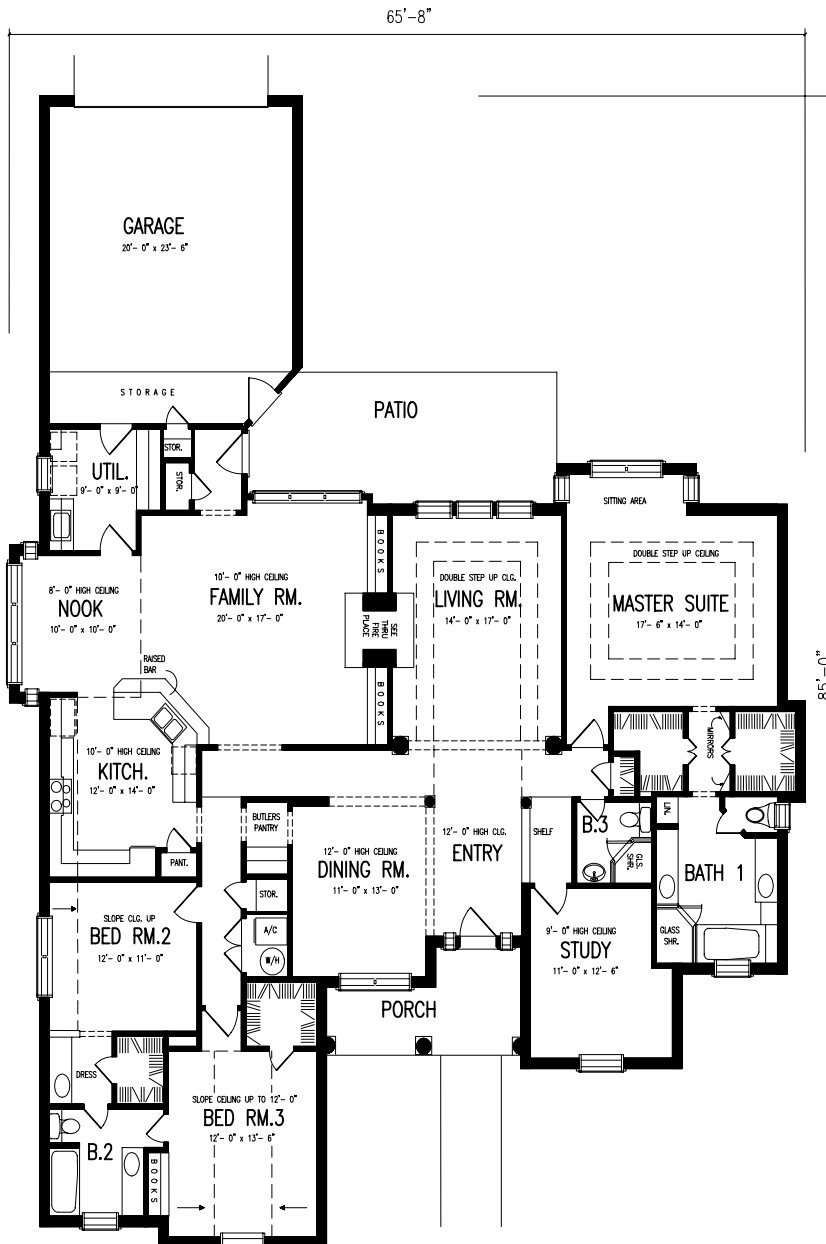

*TyCam Home Builders,
Inc.*

Presents

*The
Manning*

The Manning

1st Floor Plan

Total Heated Sq. Ft. 2853

65'-8"

85'-0"

The Manning

A Lovely Sight

At the end of a hard day, this charming home, which features graceful arches, beautiful window arrangements and attractive shutters, will be a lovely sight.

Inside, a neat see-through fireplace warms both the family room and the living room, where two stately columns add style.

A butler's pantry between the dining room and the kitchen saves steps when serving formal meals

Total Heated Sq. Ft. 2853