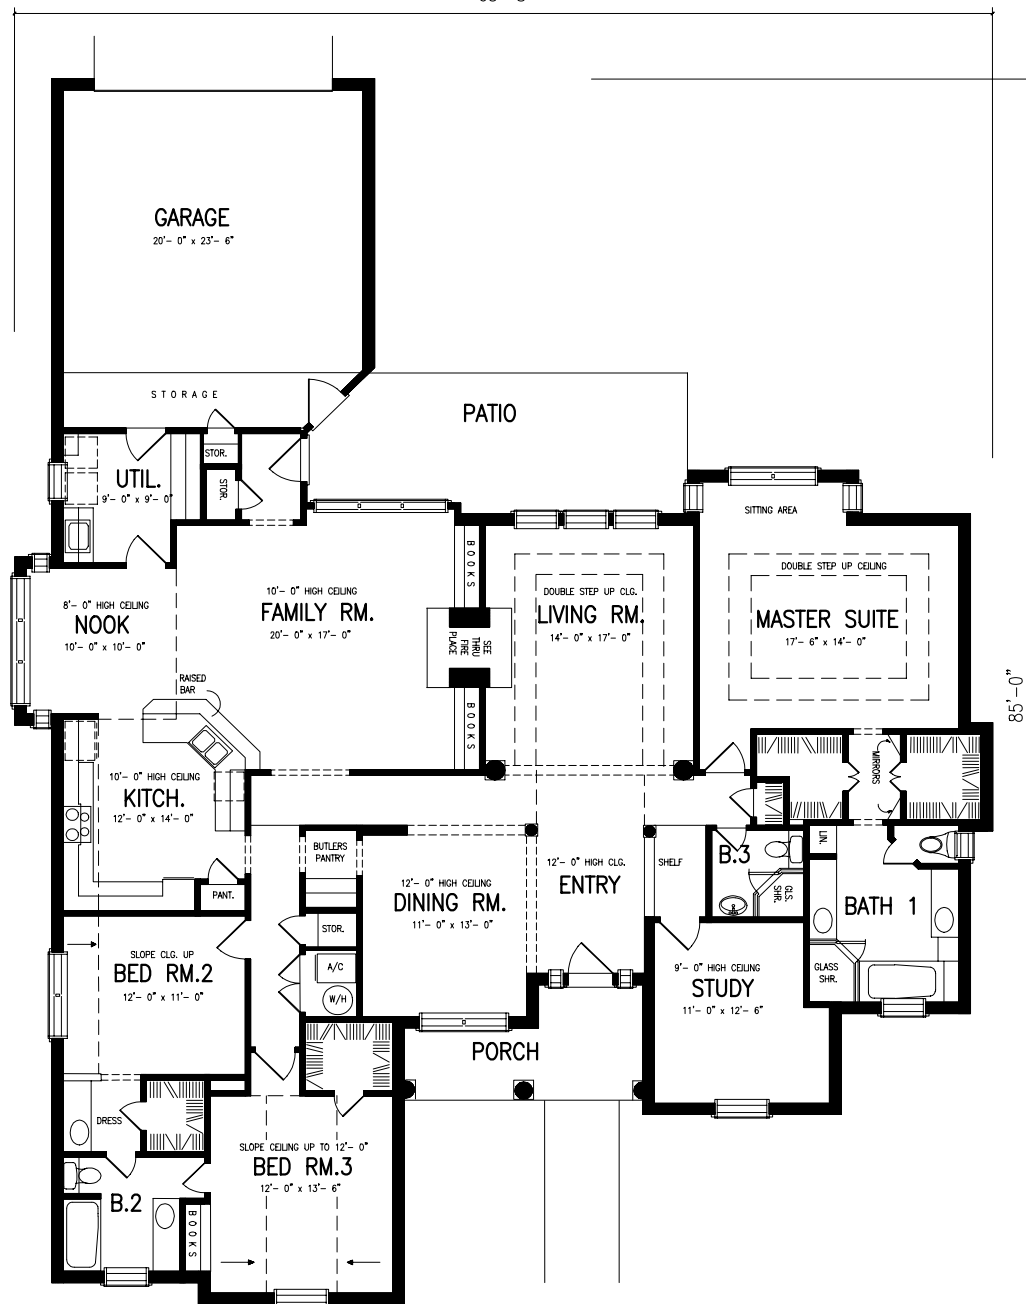

*TyCam Home Builders,
Inc.*

Presents

*The
Manning*

The Manning

1st Floor Plan

Total Heated Sq. Ft. 2853

65'-8"

85'-0"

The Manning

A Lovely Sight

At the end of a hard day, this charming home, which features graceful arches, beautiful window arrangements and attractive shutters, will be a lovely sight.

Inside, a neat see-through fireplace warms both the family room and the living room, where two stately columns add style.

A butler's pantry between the dining room and the kitchen saves steps when serving formal meals

Total Heated Sq. Ft. 2853